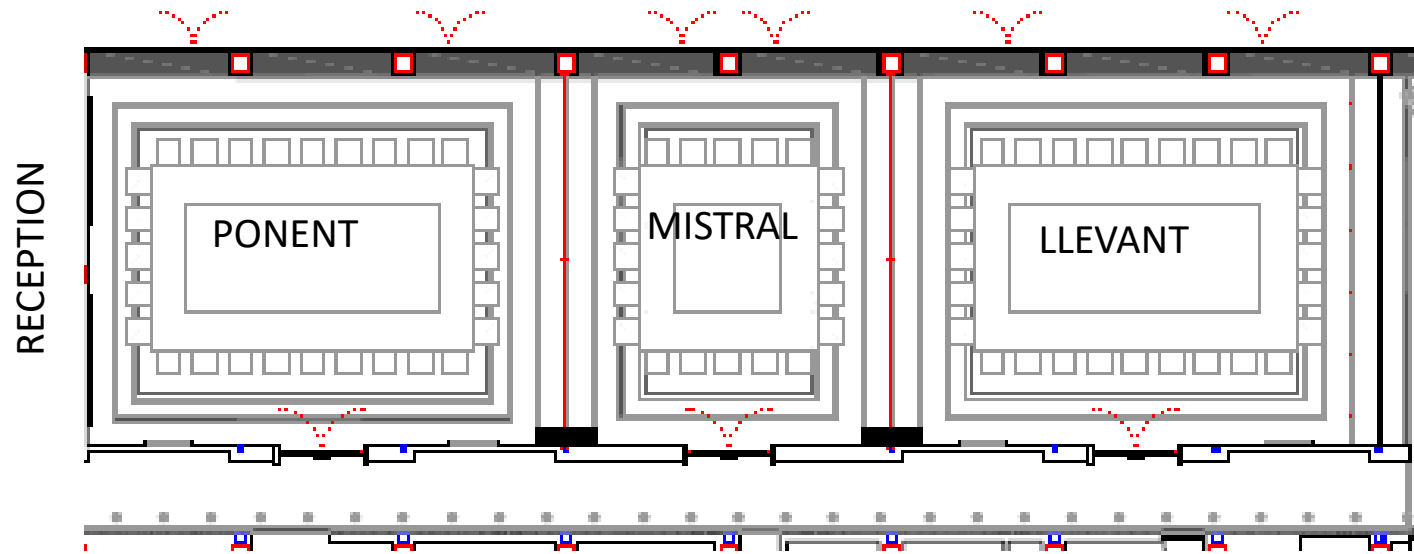

Meeting Rooms

Meeting Rooms

HALLS	MEASURES & EXTRA INFO						CAPACITY							AV EQUIPMENT		
	SIZE M ²	SIZE FT	WIDE m	LENGHT m	HEIGHT m	SUNLIGHT	 THEATER	 CLASSROOM	 U-SHAPED	 BOARDROOM	 CABARET	 BANQUET	 COCKTAIL	BEAMER	SCREEN	AUDIO
BLESSED BALLROOM (1+2+3)	212	2282	7,86	26,82	4,45	Yes	180	78	-	-	84	140	180	PT-EZ590	406X228	BUILT - IN
LLEVANT (1)	79	850	7,86	9,82	4,45	Yes	70	36	18	21	36	60	75	PT-EZ590	406X228	BUILT - IN
MISTRAL (2)	52	559	7,86	6,80	4,45	Yes	40	25	12	12	12	20	60	-	-	BUILT - IN
PONENT (3)	80,87	870	7,86	10,20	4,45	Yes	70	36	18	21	36	60	75	-	-	BUILT - IN

Meeting Rooms

Restaurants

Restaurants

Epic Rooftop

Type Of Cousine: Mediterranean

Max. Capacity: 60pax

Preferred Service: Welcome reception & Finger Buffet

Tris

Type Of Cousine: International

Max. Capacity: 100pax

Preferred Service: Open bar

Salao

Type Of Cousine: Mediterranean

Max. Capacity: 120pax

Preferred Service: Served meals

Etxeko