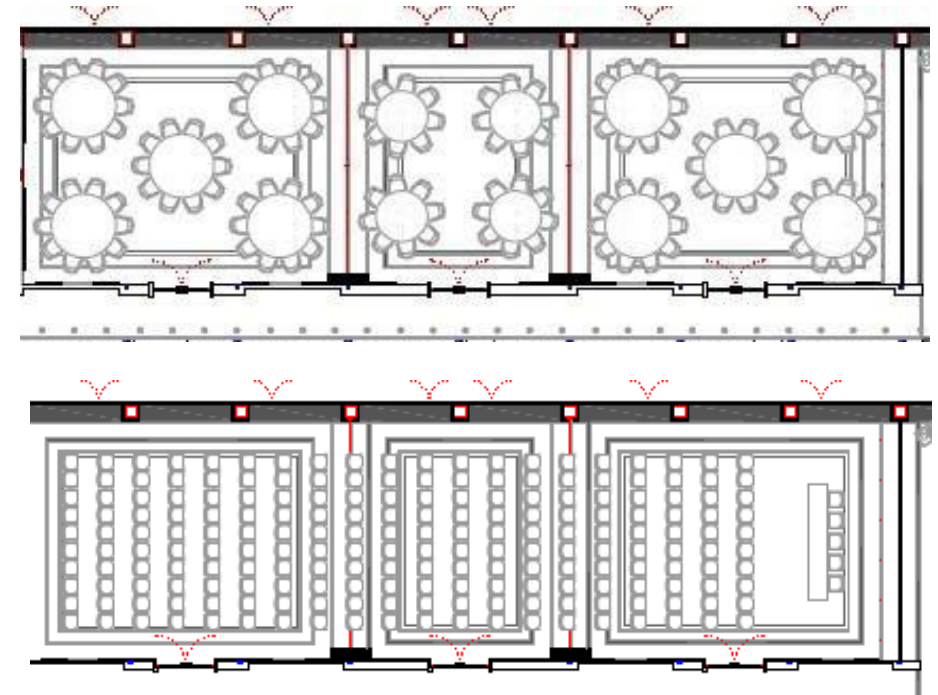

Meeting Rooms

Meeting Rooms

HALLS	MEASURES & EXTRA INFO						CAPACITY							AV EQUIPMENT		
	SIZE M ²	SIZE FT	WIDE m	LENGHT m	HEIGHT m	SUNLIGHT	 THEATER	 CLASSROOM	 U-SHAPED	 BOARDROOM	 CABARET	 BANQUET	 COCKTAIL	BEAMER	SCREEN	AUDIO
BLESSED BALLROOM (1+2+3)	212	2282	7,86	26,82	4,45	Yes	180	78	-	-	84	140	180	PT-EZ590	406X228	BUILT - IN
LLEVANT (1)	79	850	7,86	9,82	4,45	Yes	70	36	18	21	36	60	75	PT-EZ590	406X228	BUILT - IN
MISTRAL (2)	52	559	7,86	6,80	4,45	Yes	40	25	12	12	12	20	60	-	-	BUILT - IN
PONENT (3)	80,87	870	7,86	10,20	4,45	Yes	70	36	18	21	36	60	75	-	-	BUILT - IN

Meeting Rooms

Restaurants

Restaurants

Epic Rooftop

Type Of Cousine: Mediterranean

Max. Capacity: 60pax

Preferred Service: Welcome reception & Finger Buffet

Tris